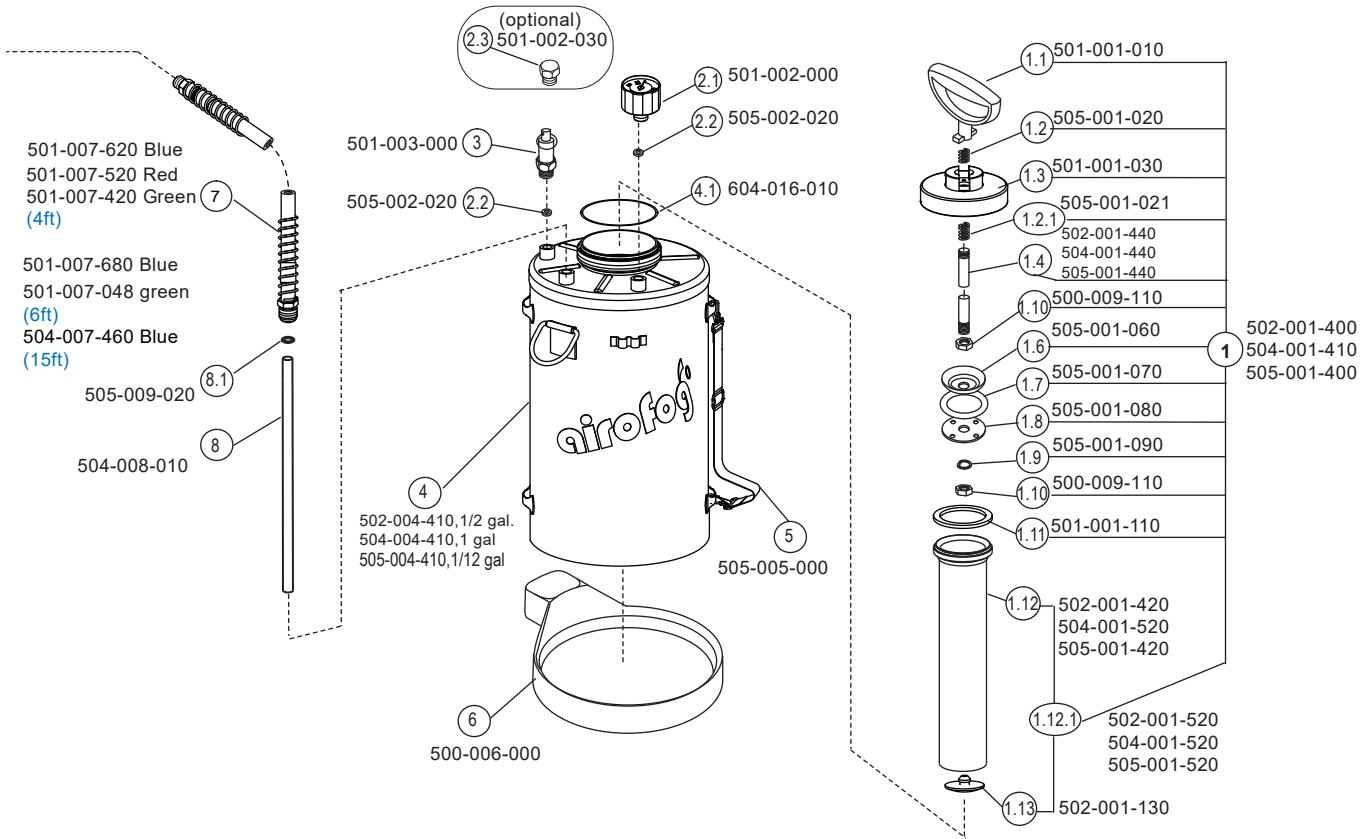

# AiroPro Sprayer Breakout and Parts Diagram

Airo Pro 1 Gallon Sprayer- 501-504-210

Airo Pro .5 Gallon Sprayer- 501-502-180

Airo Pro 1.5 Gallon Sprayer- 501-505-180

## AiroPro Sprayer Spare Part List

Pos	Part No	Description
1	505-001-400	Pump Assembly, 1 1/2 Gallon
1	504-001-410	Pump Assembly, 1 Gallon
1	502-001-400	Pump Assembly, 1/2 Gallon
1.1	501-001-010	Handle, Pump
1.2	505-001-020	Spring, Pump Lock
1.2.1	505-001-021	Spring, Buffer
1.3	501-001-030	Cap, Pump
1.4	505-001-440	Rod, Plunger 1 1/2 Gallon
1.4	504-001-440	Rod, Plunger 1 Gallon
1.4	502-001-440	Rod, Plunger 1/2 Gallon
1.6	505-001-060	Plate, Spreader
1.7	505-001-070	Plunger Piston O-ring (Viton inside cylinder)
1.8	505-001-080	Plate, Back
1.9	505-001-090	Washer, Lock
1.10	500-009-110	Lock Nut, Plunger
1.11	501-001-110	Gasket, Pump
1.12	505-001-420	Pump Cylinder, 1 1/2 Gallon
1.12	504-001-520	Pump cylinder, 1 Gallon
1.12	502-001-420	Pump Cylinder, 1/2 Gallon
1.13	502-001-130	Valve, Check
2.1	501-002-000	Gauge, 0-60 psi
2.2	505-001-090	Washer
3	501-003-000	Pressure Relief Valve
4	505-004-410	Tank, 1 1/2 Gallon
4	504-004-410	Tank, 1 Gallon
4	502-004-410	Tank, 1/2 Gallon
4.1	604-016-010	Tank Top-Ring
5	505-005-000	Adjustable Carrying Strap
6	500-006-000	Bottom, Blue
7	501-007-620	Hose, 4 Foot Blue
8	505-008-010	Tube, Syphon 1 1/2 Gallon
8	504-008-010	Tube, Syphon 1 Gallon
8	502-008-010	Tube, Syphon 1/2 Gallon
8.1	505-009-020	Syphon Tube-O Ring