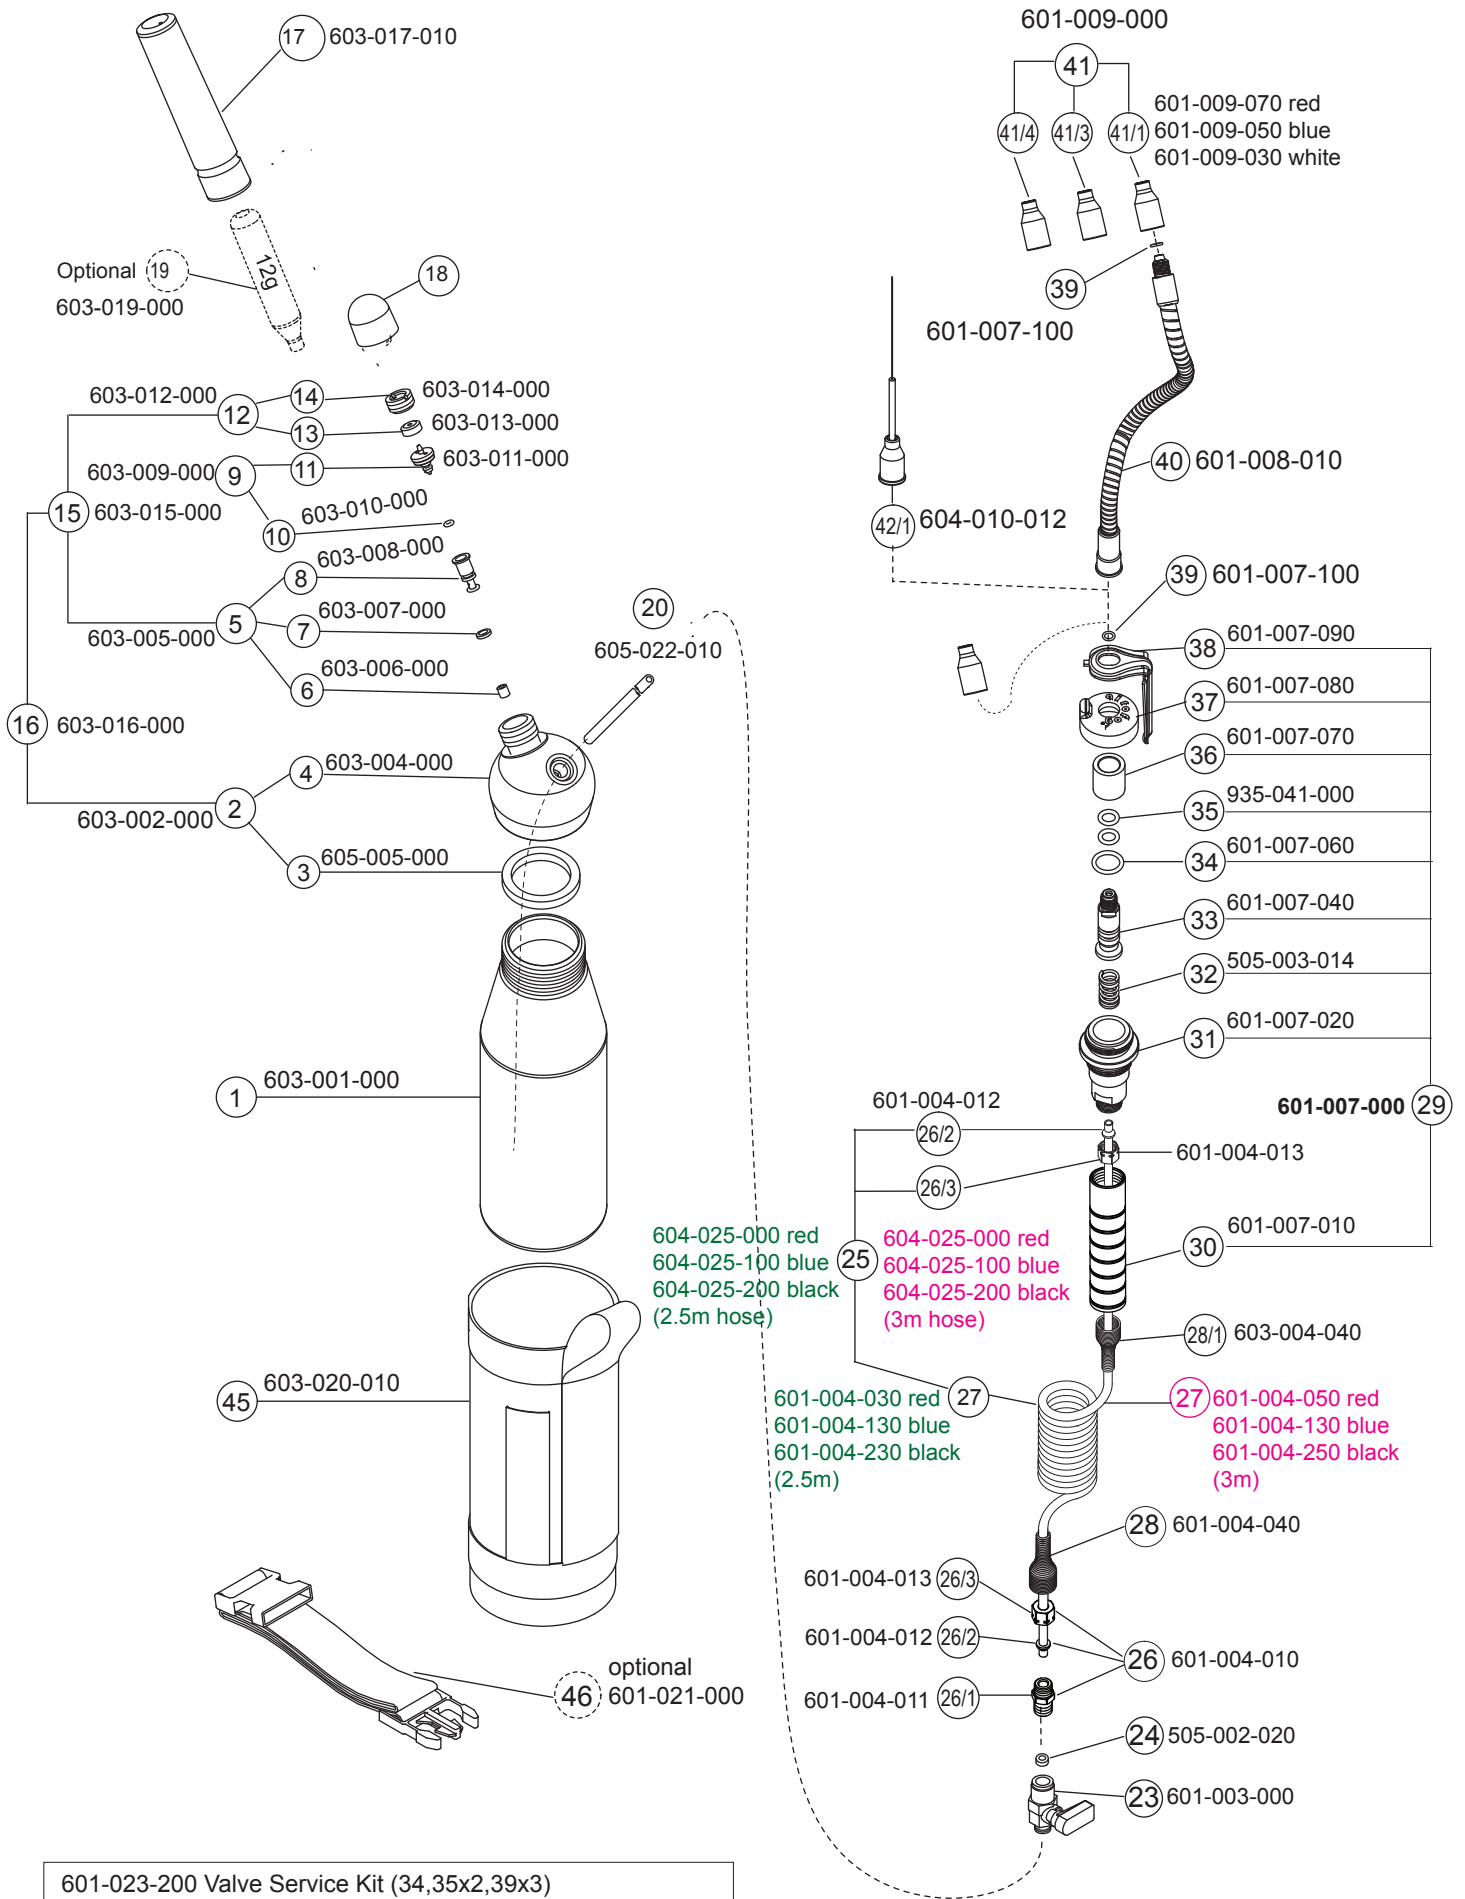

603 BAS

601-023-200 Valve Service Kit (34,35x2,39x3)
 603-023-000 Inter Valve Service Kit (3,5,10,13,20,24)