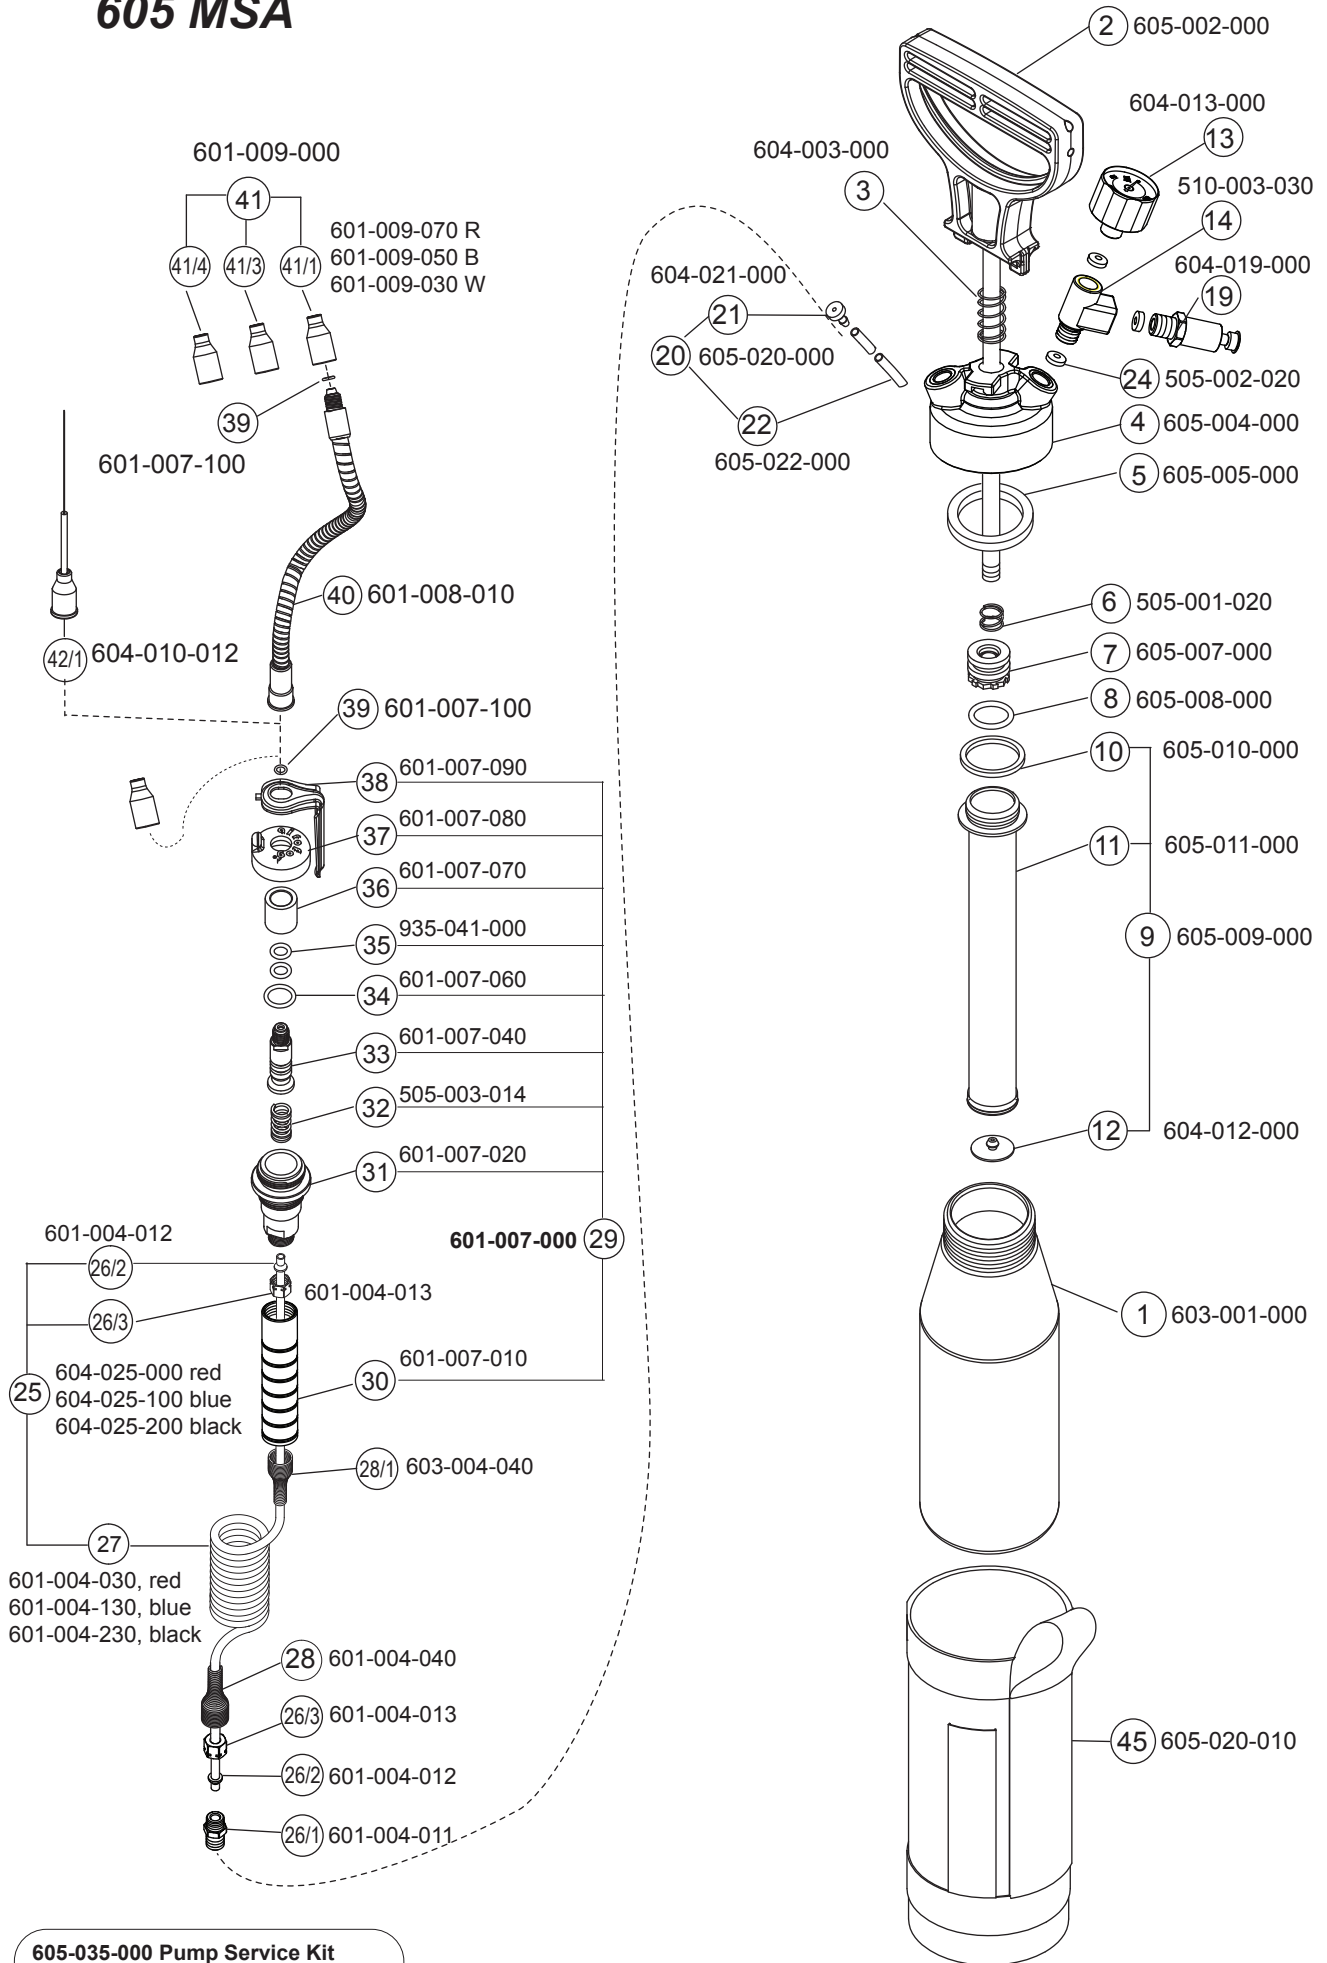

605 MSA

605-035-000 Pump Service Kit
(5,8,10,12,20,24x3)

601-023-200 Valve Service Kit
(34, 35x2, 39x3)