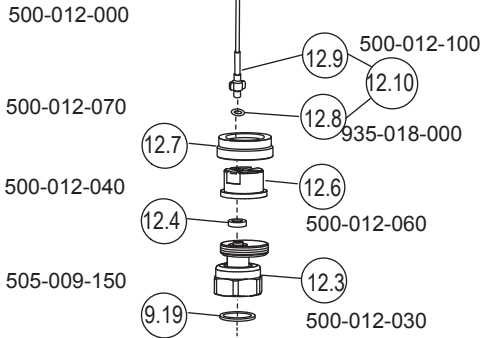

DF12

604 USL

DFV

604-035-000 Pump Service Kit
(8, 10, 12, 16/1, 20, 24x3)

604-036-000 DF Service Kit
(9.1, 9.3, 9.13/1, 9.18, 9.19x2, 12.4, 12.8)