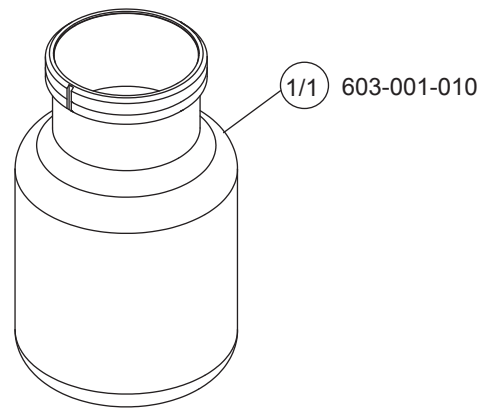

DF12

604 USL

DFV

604-035-000 Pump Service Kit
(8, 10, 12, 16/1, 20, 24x3)

604-036-000 DF Service Kit
(9.1, 9.3, 9.13/1, 9.18, 9.19x2, 12.4, 12.8)