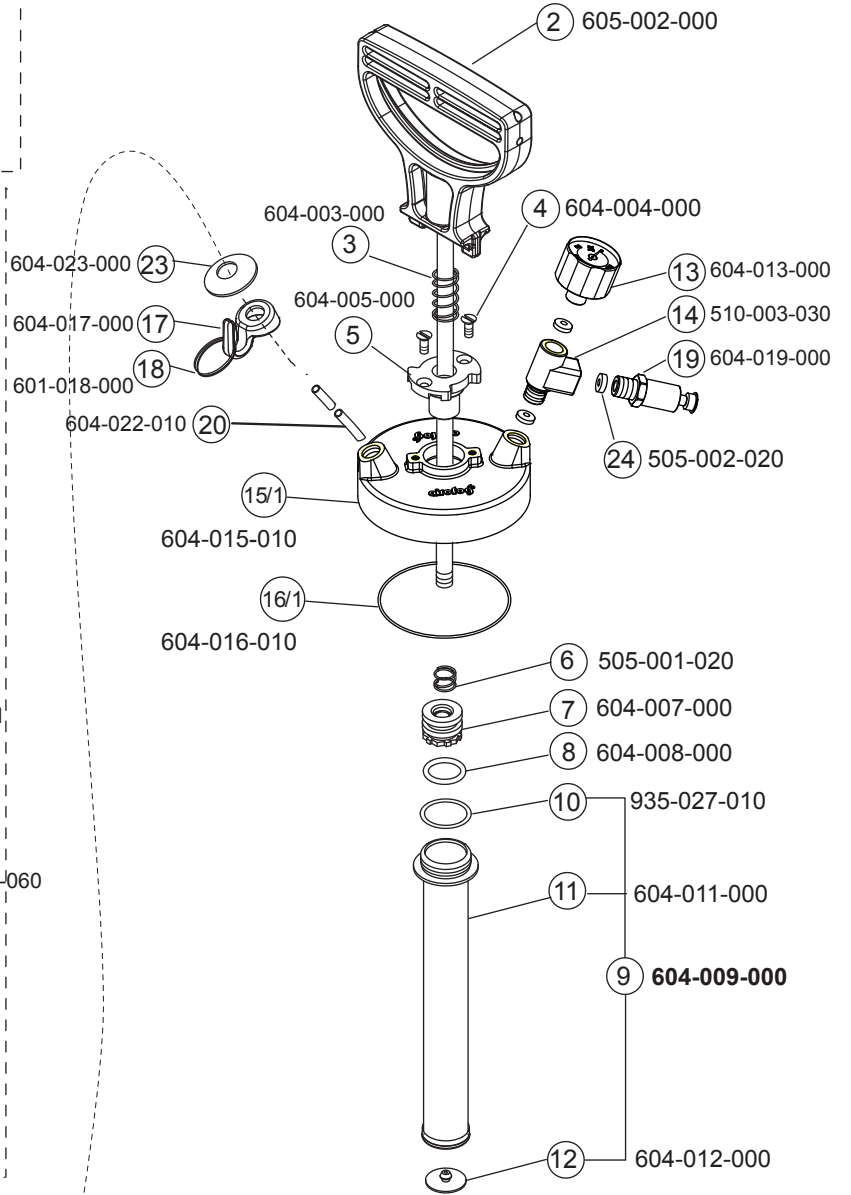

DF12

604 USL

DFV

604-035-000 Pump Service Kit
(8, 10, 12, 16/1, 20, 24x3)

604-036-000 DF Service Kit
(9.1, 9.3, 9.13/1, 9.18, 9.19x2, 12.4, 12.8)