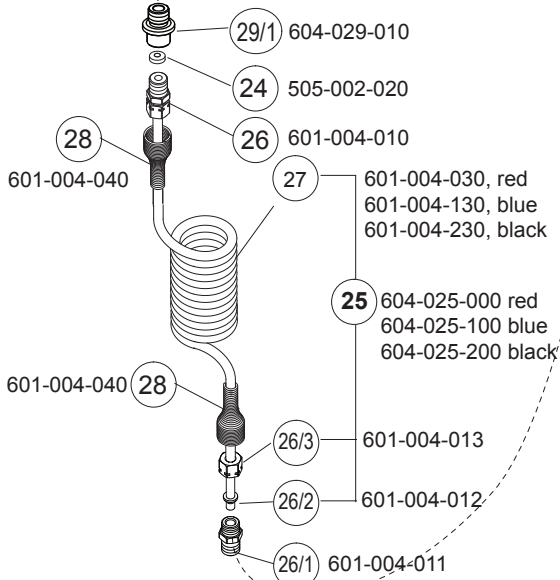

DF12

604 USL

DFV

604-035-000 Pump Service Kit
(8, 10, 12, 16/1, 20, 24x3)

604-036-000 DF Service Kit
(9.1, 9.3, 9.13/1, 9.18, 9.19x2, 12.4, 12.8)