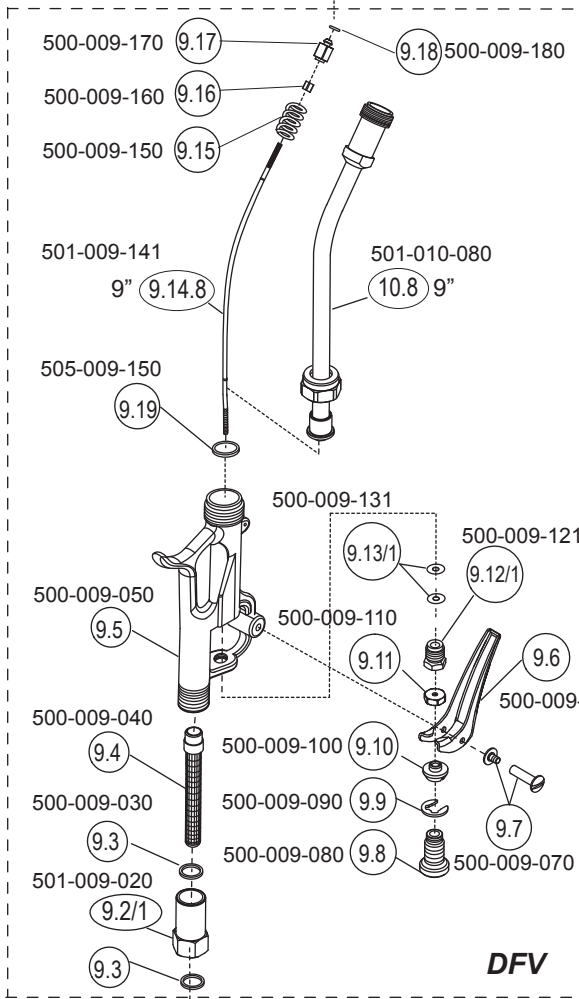

DF12

604 USL

DFV

604-035-000 Pump Service Kit
(8, 10, 12, 16/1, 20, 24x3)

604-036-000 DF Service Kit
(9.1, 9.3, 9.13/1, 9.18, 9.19x2, 12.4, 12.8)