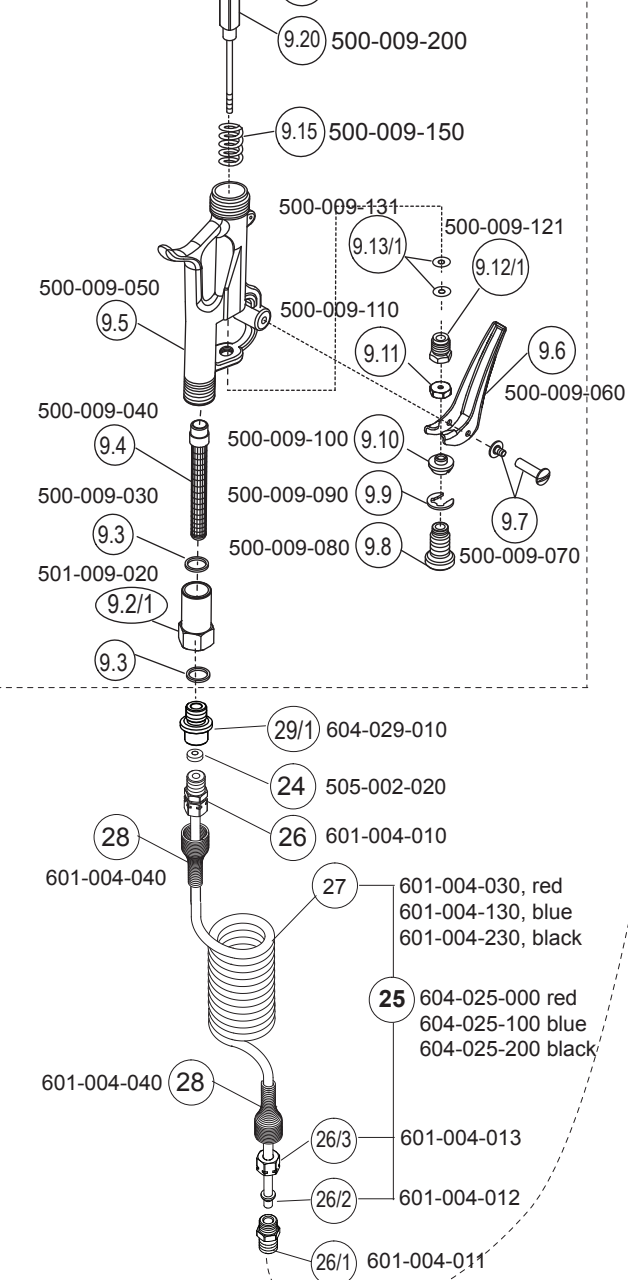

604 USP

DF12

500-012-000

DFV

604-035-000 Pump Service Kit

(8, 10, 12, 16/1, 20, 24x3)

604-036-000 DF Service Kit

(9.1, 9.3, 9.13/1, 9.18, 9.19x2, 12.4, 12.8)