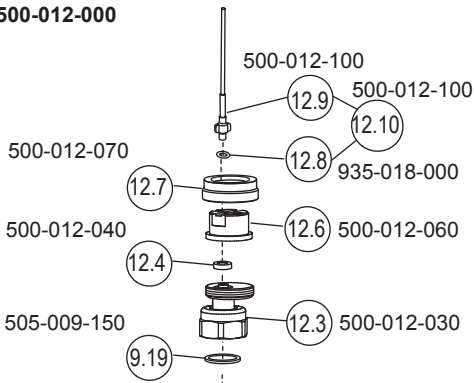

604 USP

DF12

500-012-000

DFV

604-035-000 Pump Service Kit

(8, 10, 12, 16/1, 20, 24x3)

604-036-000 DF Service Kit

(9.1, 9.3, 9.13/1, 9.18, 9.19x2, 12.4, 12.8)