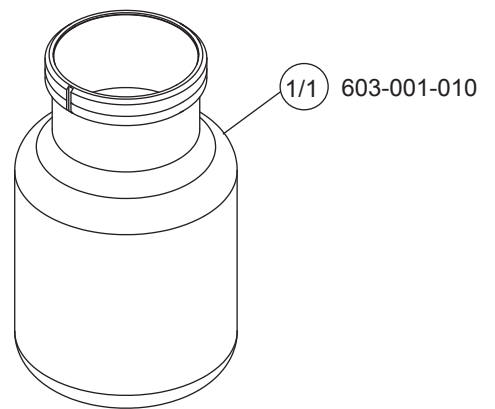

604 USP

DF12

500-012-000

DFV

604-035-000 Pump Service Kit

(8, 10, 12, 16/1, 20, 24x3)

604-036-000 DF Service Kit

(9.1, 9.3, 9.13/1, 9.18, 9.19x2, 12.4, 12.8)