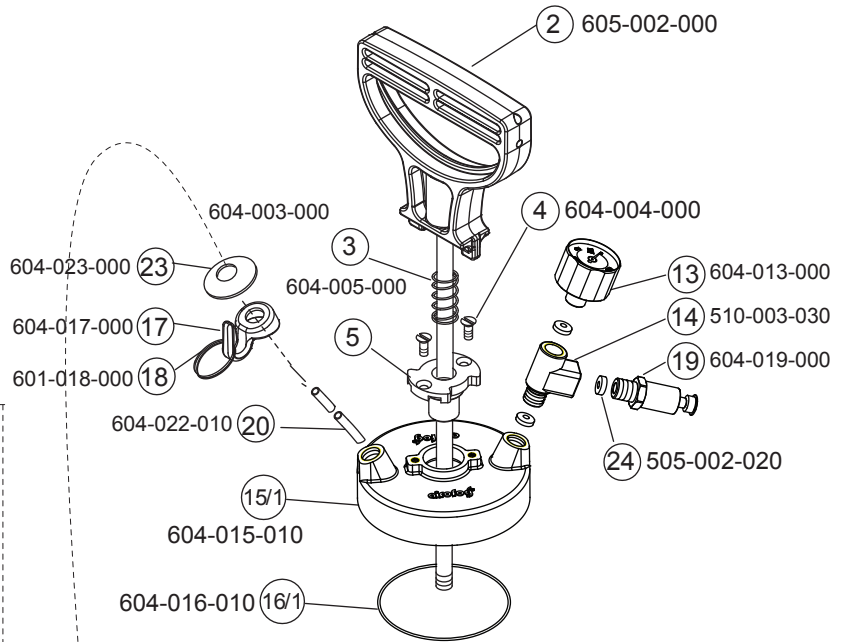

604 USP

DF12

500-012-000

DFV

604-035-000 Pump Service Kit

(8, 10, 12, 16/1, 20, 24x3)

604-036-000 DF Service Kit

(9.1, 9.3, 9.13/1, 9.18, 9.19x2, 12.4, 12.8)