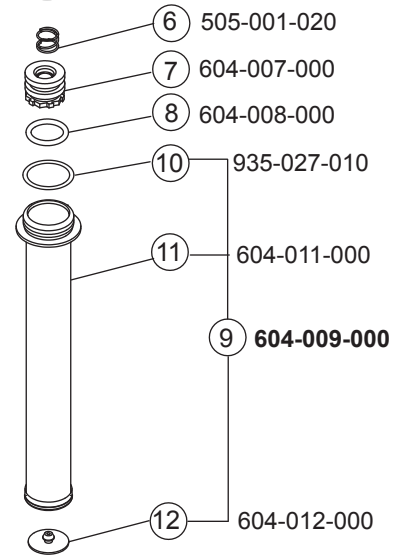

604 USP

DF12

500-012-000

DFV

604-035-000 Pump Service Kit

(8, 10, 12, 16/1, 20, 24x3)

604-036-000 DF Service Kit

(9.1, 9.3, 9.13/1, 9.18, 9.19x2, 12.4, 12.8)